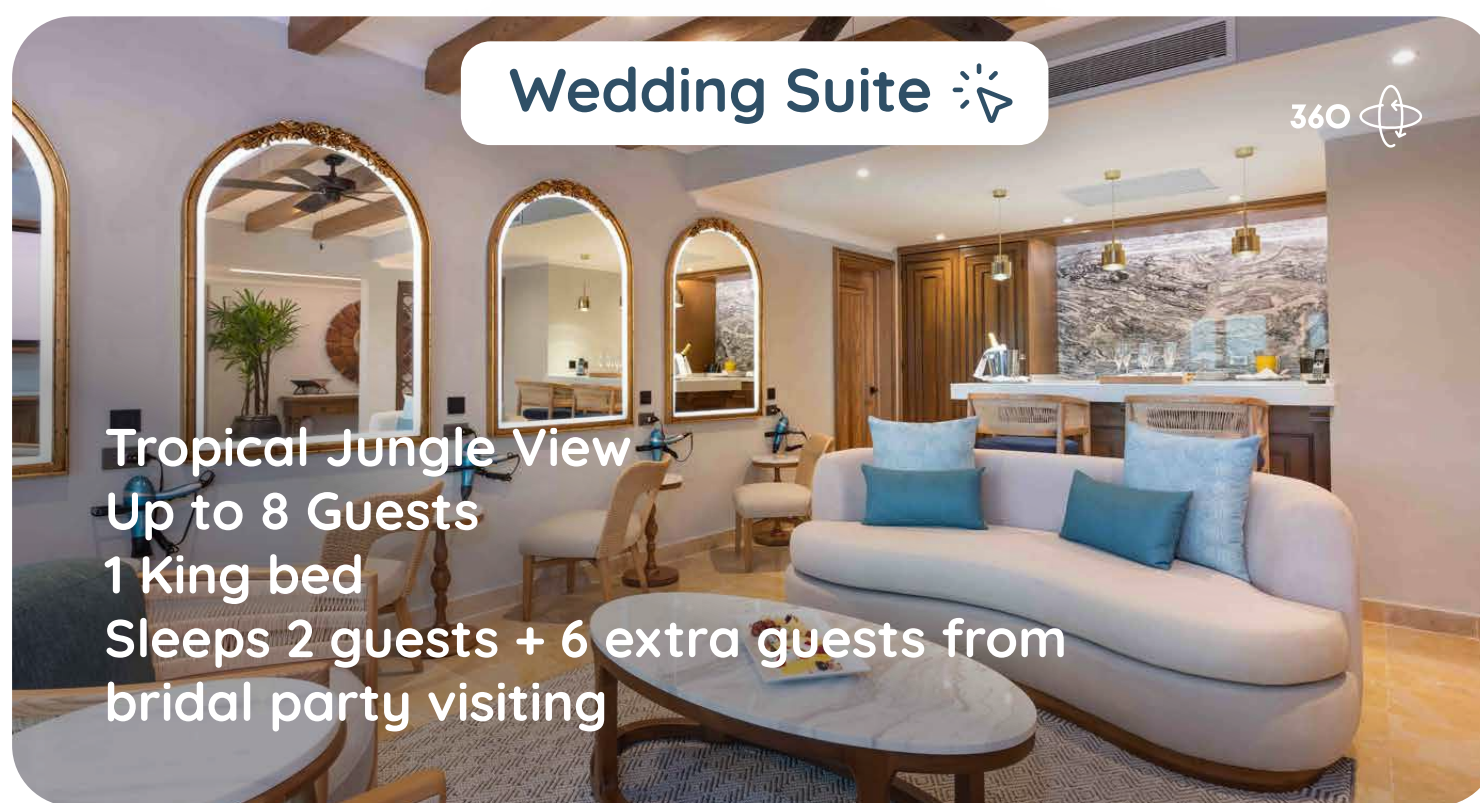

Ocean view
Up to 2 Guests
1 King bed
Open concept bathroom
In-room private pool
Spacious terrace
Ceiling TV lift

Dunas Private Pool Ocean View Top Floor Suite

360

Infinity Ocean view
Up to 2 Guests
1 King bed
Open concept bathroom
In-room private pool
Spacious terrace
Ceiling TV lift

Onyx One-Bedroom Suite

360

1 King bed
1 Bathroom
Max. 2 Guests
Oversized Terrace
2 Jetted bathtubs

Diamond One-Bedroom Suite

360

Pool View
1 King bed
2 bathrooms
Max. 3 Guests
2 Jetted bathtubs

Imperial Privé One-Bedroom Suite

360

Privé Package Included
1 King bed
2 bathrooms
Max. 3 Guests
Oversized Terrace
2 Jetted bathtubs
Chef's Table

Wedding Suite

360

Tropical Jungle View
Up to 8 Guests
1 King bed
Sleeps 2 guests + 6 extra guests from
bridal party visiting

El Salón de la Hacienda - Social Suite

360

Tropical Jungle View
Up to 30 Guests
Oversized Terrace
Exclusive Suite for meetings and events