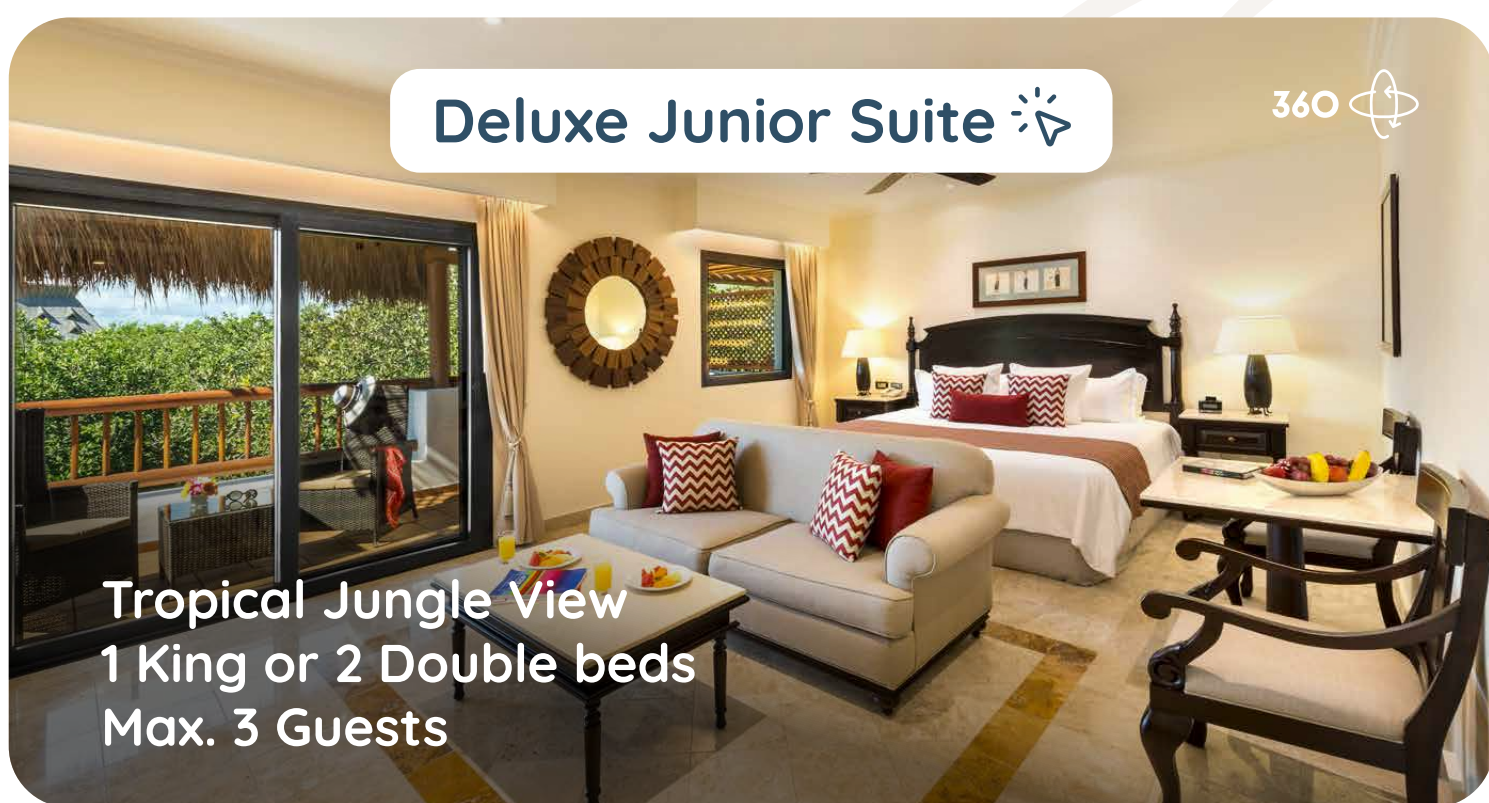

VALENTIN IMPERIAL

RIVIERA MAYA

ADULTS ONLY

EXPLORE EVERY CORNER IN 360

Deluxe Junior Suite

360

Tropical Jungle View
1 King or 2 Double beds
Max. 3 Guests

Silver Junior Suite

360

Tropical Jungle View
1 King bed
Max. 2 Guests

Golden Junior Suite

360

2nd floor
1 King or 2 Double beds
Max. 3 Guests

Golden Superior Junior Suite

360

Top floor
1 King bed
Max. 2 Guests

Ocean view
Up to 2 Guests
1 King bed
Open concept bathroom
In-room private pool
Spacious terrace
Ceiling TV lift

Dunas Private Pool Ocean View Top Floor Suite

360

Infinity Ocean view
Up to 2 Guests
1 King bed
Open concept bathroom
In-room private pool
Spacious terrace
Ceiling TV lift

Onyx One-Bedroom Suite

360

1 King bed
1 Bathroom
Max. 2 Guests
Oversized Terrace
2 Jetted bathtubs

Diamond One-Bedroom Suite

360

Pool View
1 King bed
2 bathrooms
Max. 3 Guests
2 Jetted bathtubs

Imperial Privé One-Bedroom Suite