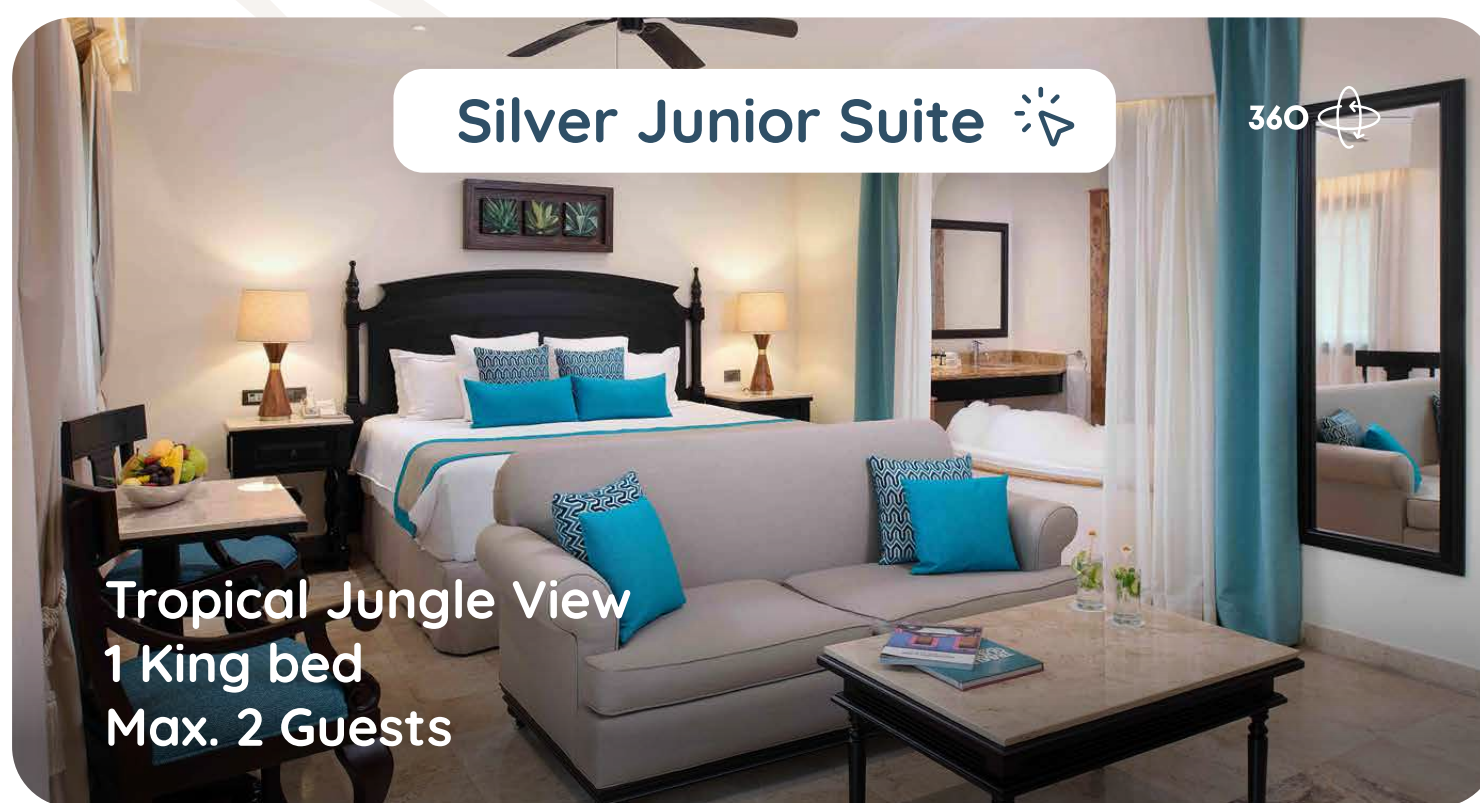

VALENTIN IMPERIAL

RIVIERA MAYA

ADULTS ONLY

EXPLORE EVERY CORNER IN 360

Deluxe Junior Suite

360

Tropical Jungle View
1 King or 2 Double beds
Max. 3 Guests

Silver Junior Suite

360

Tropical Jungle View
1 King bed
Max. 2 Guests

Golden Junior Suite

360

2nd floor
1 King or 2 Double beds
Max. 3 Guests

Golden Superior Junior Suite

360

Top floor
1 King bed
Max. 2 Guests

Ocean view
Up to 2 Guests
1 King bed
Open concept bathroom
In-room private pool
Spacious terrace
Ceiling TV lift

Dunas Private Pool Ocean View Top Floor Suite

360

Infinity Ocean view
Up to 2 Guests
1 King bed
Open concept bathroom
In-room private pool
Spacious terrace
Ceiling TV lift

Onyx One-Bedroom Suite

360

1 King bed
1 Bathroom
Max. 2 Guests
Oversized Terrace
2 Jetted bathtubs

Diamond One-Bedroom Suite

360

Pool View
1 King bed
2 bathrooms
Max. 3 Guests
2 Jetted bathtubs

Imperial Privé One-Bedroom Suite